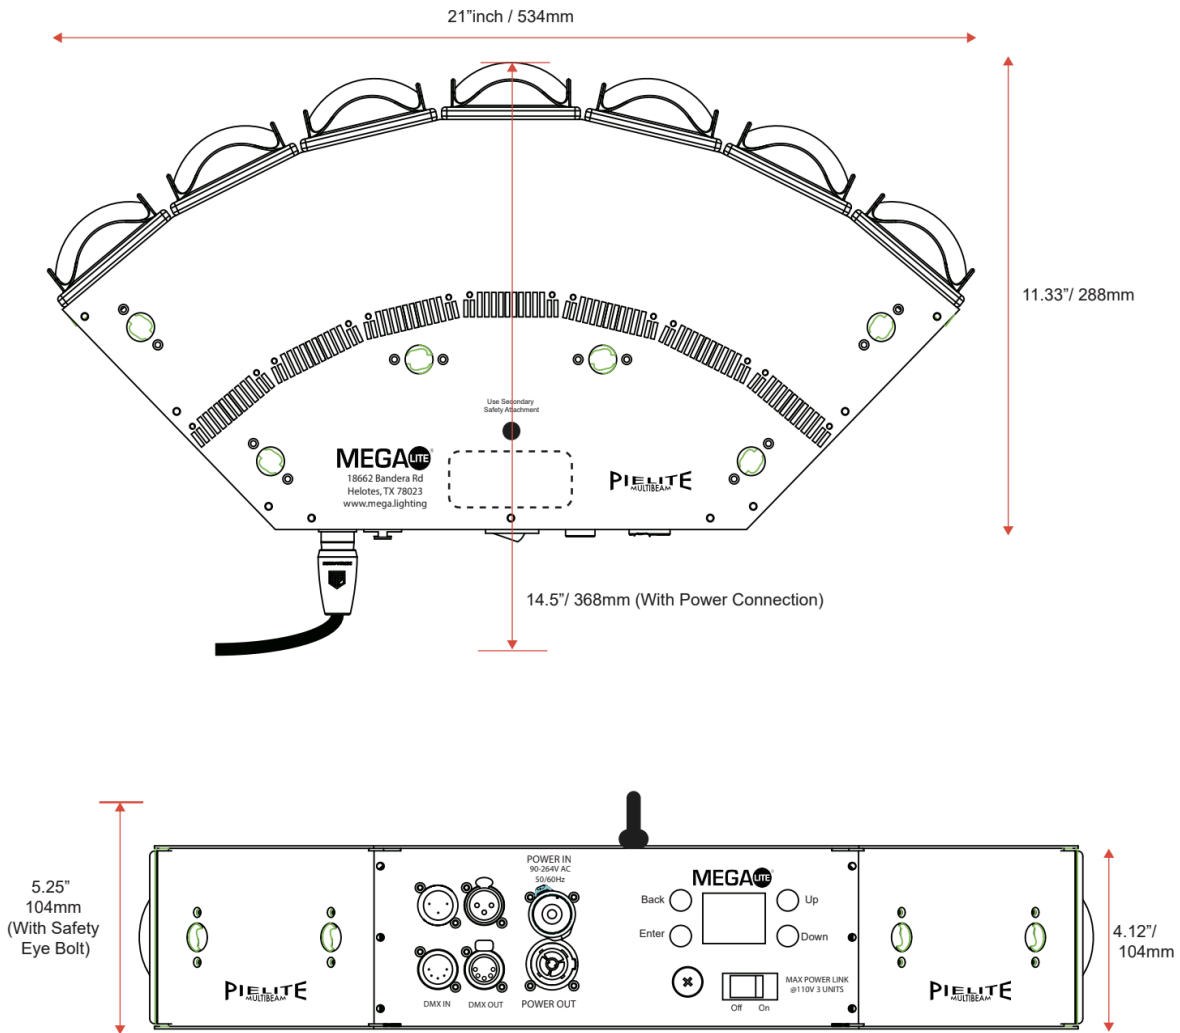

## Mechanical Specifications

---

Housing:	Metal
Power Connection:	Seetronics SAC3MPX Input & SACFPX output (Nema 5-15 to SAC3FX-67 cable included)
Signal Connection:	3 and 5 Pin XLR In and Out
LED Angle:	4.5°
Segments:	7 segments
Fastening System:	Quick Release Clamp Mounts, Multiple Fixture Quick Release Joining Mounts

## Electrical Specifications

---

Light Source:	7 X 60W RGBW
Color Temperature:	7227K (white Emitter Only)
CRI (Warm White):	73
Lumen Output:	792
Power Supply:	Electronic 90-264V AC 50/60
Power Consumption:	537 Watts / 4.69 Amps @110V

## Control System

---

Control Protocols:	DMX 512, RDM
RDM:	Fixture Label DMX Start Channel Address Channel Mode Set
Channel Modes:	4 Modes of Operation Mode 1: 4 Channel mode Mode 2: 10 Channel mode Mode 3: 28 Channel mode Mode 4: 38 Channel mode
Display:	LCD

## Size and Weight

Fixture Size:

21" X 11.33" X 5.25"

(53.34 cm x 28.77 cm x 13.335 cm)

Fixture Weight:

15 lb 14oz (6.8 kg)

Packaged Size:

25" X 13.75" X 8"